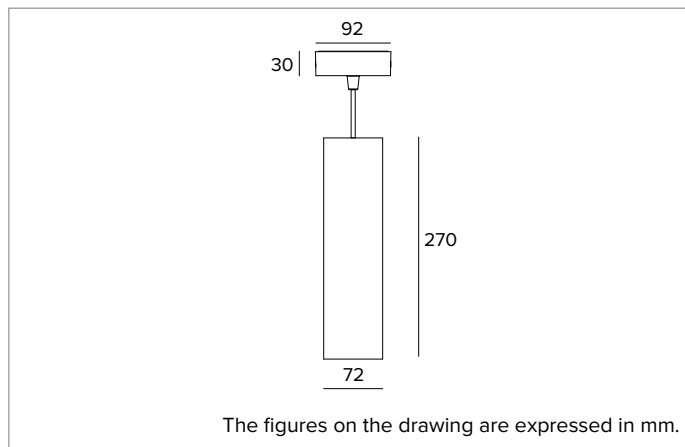

1T9793EL | LABEL 7 - Suspension

LED suspension fixture for direct light emission powered by mains voltage

		4000K	H(m)	D(m)	Emax(lx)
		Ra90		16°	
Fixture Power	12W	1	0.28	8298	
Source Flux	1569lm	2	0.56	2074	
Fixture Flux	1043lm	3	0.84	922	
Efficacy	90lm/W	4	1.11	519	
TS1871	Imax=5289cd/klm	Imax	8298cd	5	1.39

CCT nominal: 4000K

Lifetime (L80/B10): >50000h tq +25°C

ILLUMINOTECHNICAL CHARACTERISTICS

SP Version - metallised polycarbonate precision optics, a holographic diffusion filter and a black silicone cut off ring.

Optic: REFLECTOR

Beam angles: SP

Optical efficiency: 66%

Fixture flux: 1043lm

Luminous efficacy: 90lm/W

Photobiological safety: Compliant with RG1 low risk group

MECHANICAL CHARACTERISTICS

Cylindrical body in aluminum obtained from an extrusion process and coated with powder paint.

Colour and finish: Plaster white

Dimensions: D=72mm

Weight: 1.26Kg

Degree of protection: IP20

ELECTRICAL CHARACTERISTICS

Electronic ON-OFF version with the power supply integrated in the body of the fixture. Luminaire compliant with EN 60598-2-22 for power supply from a centralised emergency system CPSS (Central Power Supply System), not incorporated in the luminaire - high risk areas excluded. The default power and flux are 100% in AC and 100% in DC.